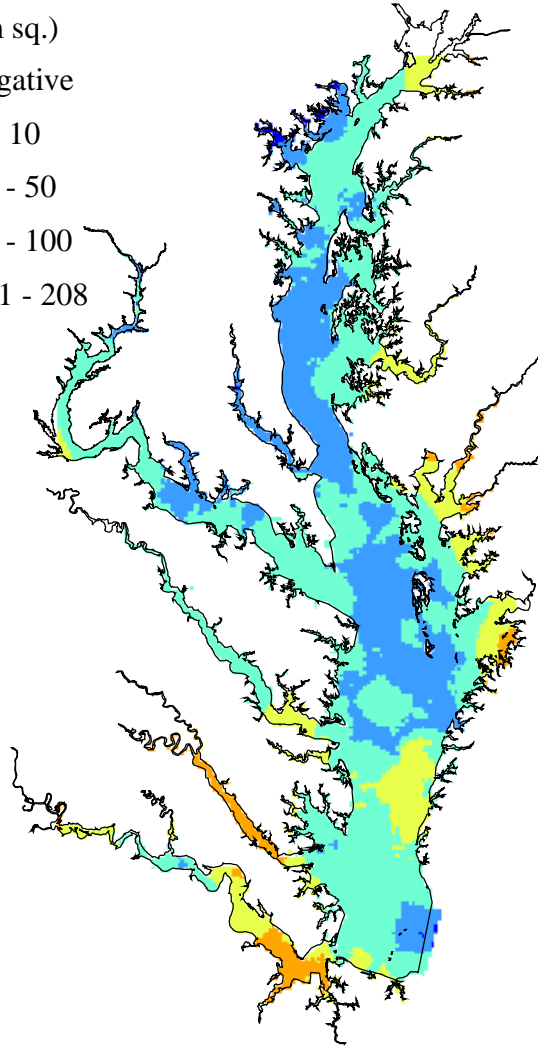

Blue crab density

(#/1000 m sq.)

Figure 11.
a. 2000 Blue crab density

Standard Error

b. Standard error of blue crab density