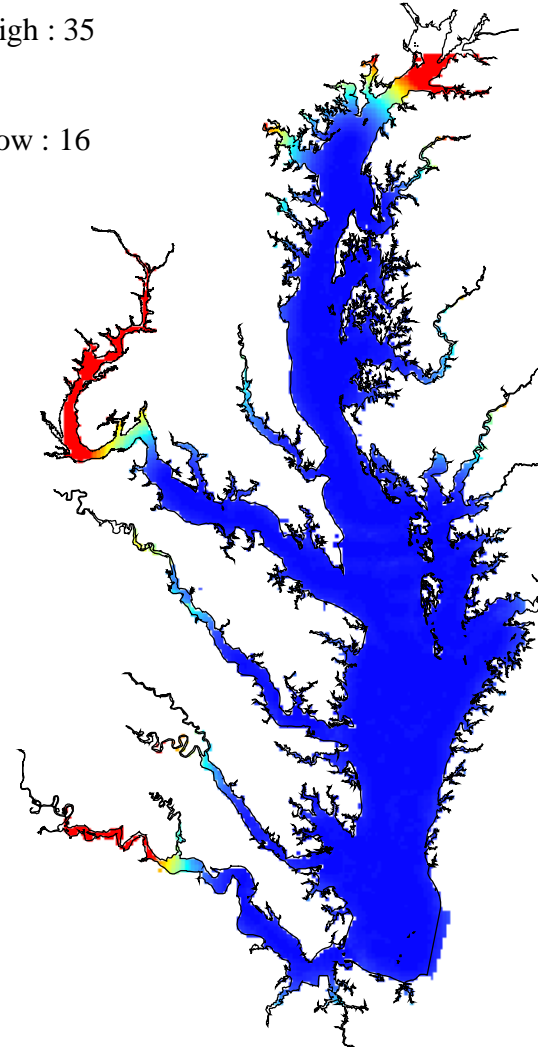

Blue crab density

(#/1000 m sq.)

Figure 11.
a. 2000 Blue crab density

Standard Error

b. Standard error of blue crab density