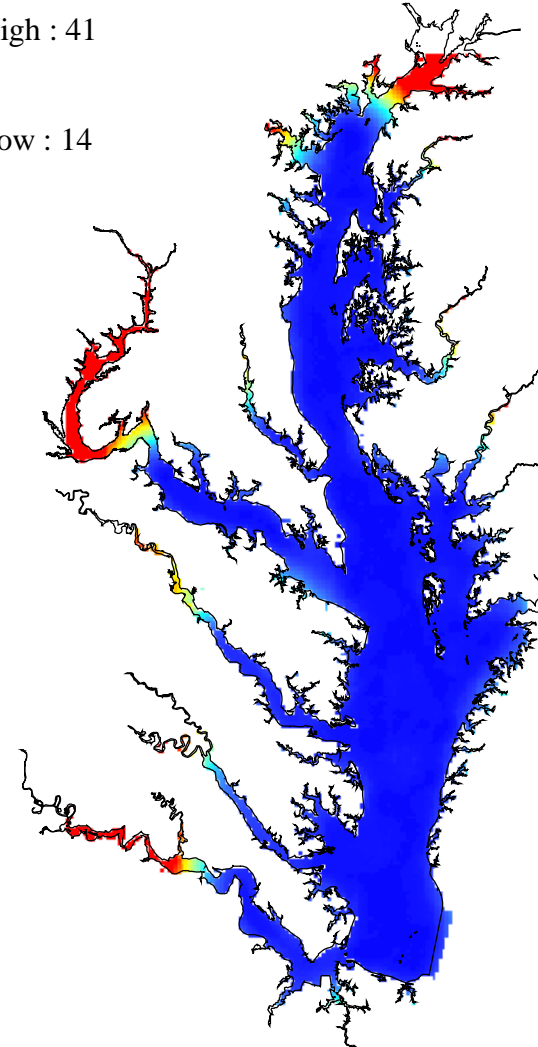

Blue crab density

(#/1000 m sq.)

Standard Error

Figure 12.

a. 2001 Blue crab density

b. Standard error of blue crab density