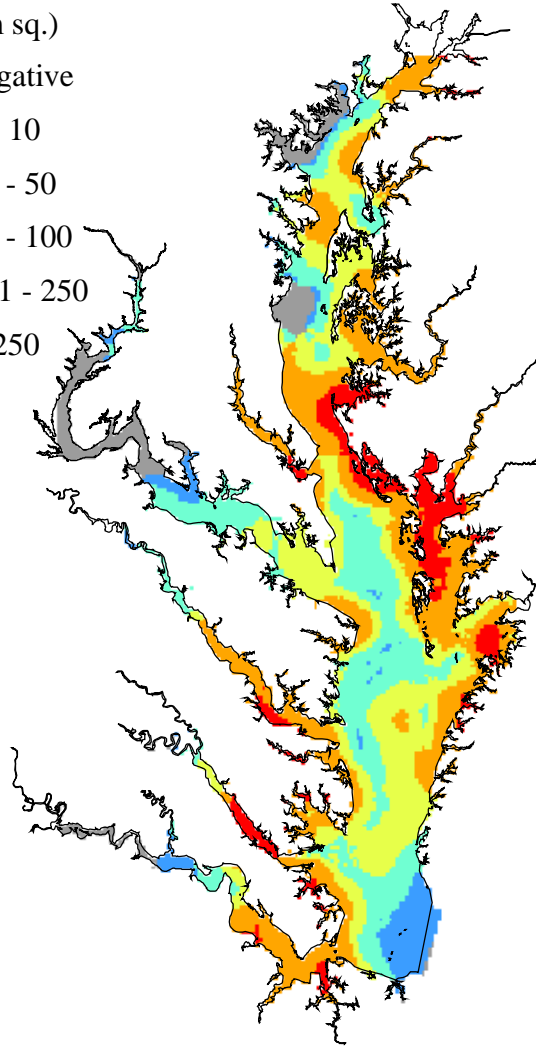

Blue crab density

(#/1000 m sq.)

Figure 1.  
a. 1990 Blue crab density

Standard Error

b. Standard error of blue crab density